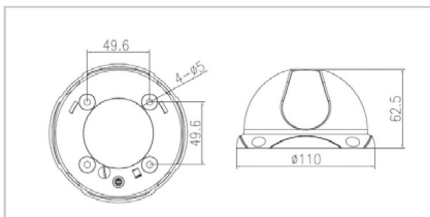

DS-2CD2112-I

1.3MP Outdoor Dome Camera

Key features

- 1.3 Megapixel (1280 x 960) High Resolution
- HD 720p Real-time Video
- True Day / Night Auto Switch
- IP66 Ingress Protection
- IR LEDs up to 30m
- Vandal-proof Housing

Specifications

DS-2CD2112-I	
Camera	
Image sensor	1/3" progressive scan CMOS
Min. illumination	0.028 lux@F2.0, AGC ON 0 lux with IR
Shutter time	1/30s ~ 1/100,000s
Lens	4mm@F2.0, angle of view: 52° (2.8mm, 6mm, 12mm optional)
Lens mount	M12
Angle adjustment	Pan: 0° ~ 355°, tilt: 0° ~ 90°
Day & night	ICR
Compression standard	
Video compression	H.264 / MJPEG
Bit rate	32 Kbps ~ 16 Mbps
Dual stream	Yes
Image	
Max. image resolution	1280 × 960
Frame rate	60 Hz: 30 fps (1280 × 960), 30 fps (1280 x 720)
Image settings	Saturation, brightness, contrast adjustable through client software or web browser
Network	
Network storage	NAS
Alarm trigger	Motion detection, tampering alarm, network disconnect, IP address conflict, storage exception
Protocols	TCP/IP, HTTP, DHCP, DNS, DDNS, RTP, RTSP, PPPoE, SMTP, NTP, SNMP, HTTPS, FTP, 802.1x, Qos
System compatibility	ONVIF, PSIA, CGI
General functionalities	Flickerless, heartbeat, mirror, user authentication, video mask, watermark
Interface	
Communication interface	1 RJ45 10M / 100M ethernet port
General	
Operating conditions	-30°C ~ 60°C (-22°F ~ 140°F) humidity 90% or less (non-condensing)
Power supply	12 VDC ± 10%, PoE (802.3af)
Power consumption	2 W ~ 4 W (IR LEDs: +2W)
Impact protection	IEC60068-275Eh, 50J; EN50102, up to IK10
IR range	approx 20 to 30 meters
Dimensions	Φ 140 × 92 mm
Weight	600g

Dimensions

Unit: mm

Available models

DS-2CD2112-I (1.3MP)